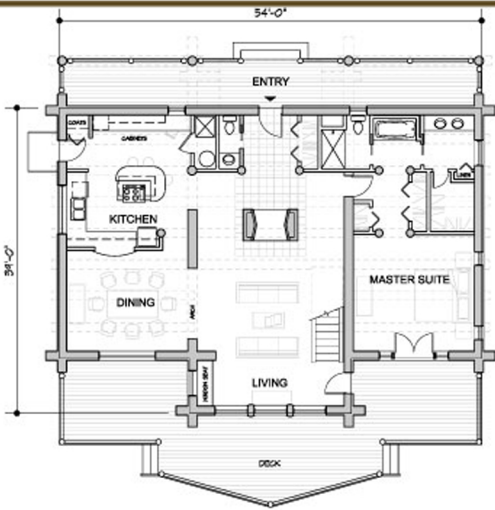

MAIN

Mountain Homes | www.MountainHomesKalama.com | Copyright 2005 | Do not reproduce