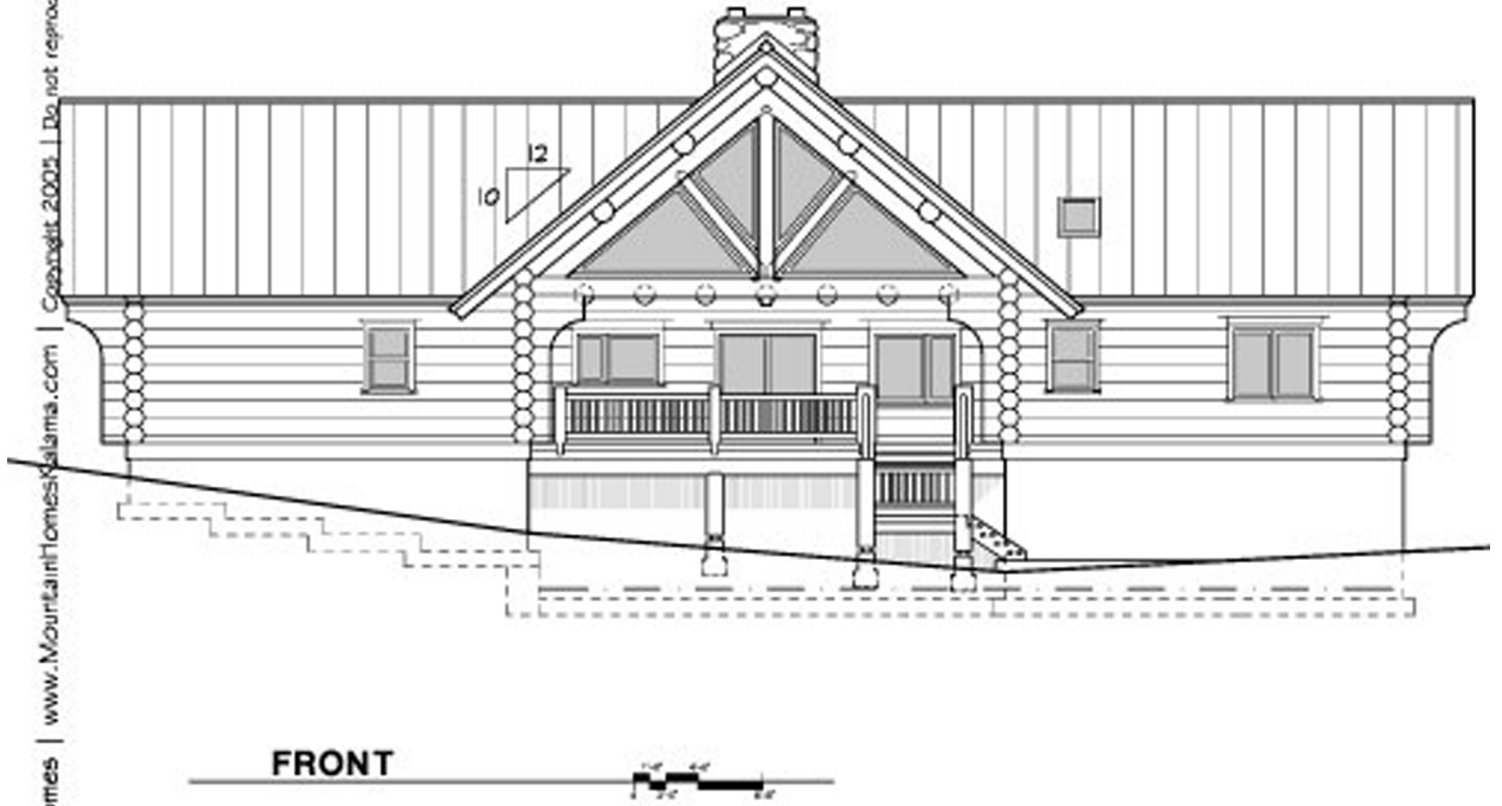

Mountain Homes | www.MountainHomesKalama.com | Copyright 2005 | Do not reproduce

THELOGDEPOT.COM
540 Hendrickson Dr
Kalama, WA 98625
Phone: 360-798-7080
Fax: 360-673-6611

Pine Creek
3062 sqft