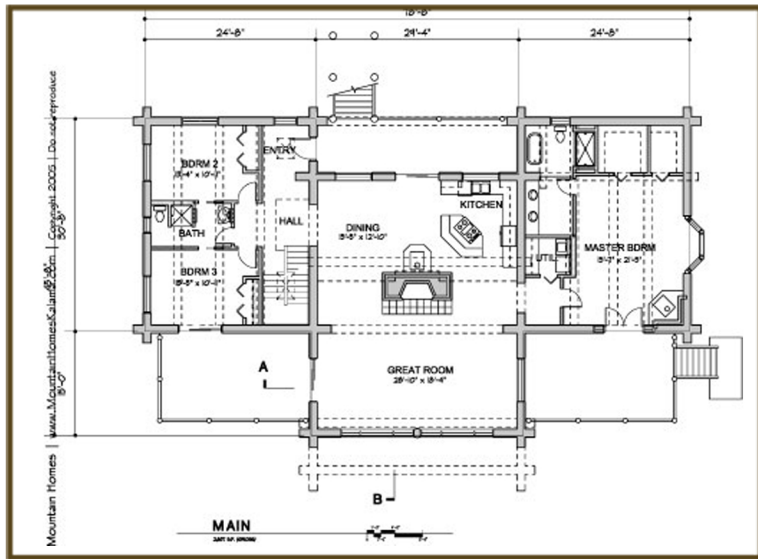

Mountain Homes | www.MountainHomesKalama.com | Copyright 2005 | Do not reproduce

THELOGDEPOT.COM
540 Hendrickson Dr
Kalama, WA 98625
Phone: 360-798-7080
Fax: 360-673-6611

Pine Creek
3062 sqft