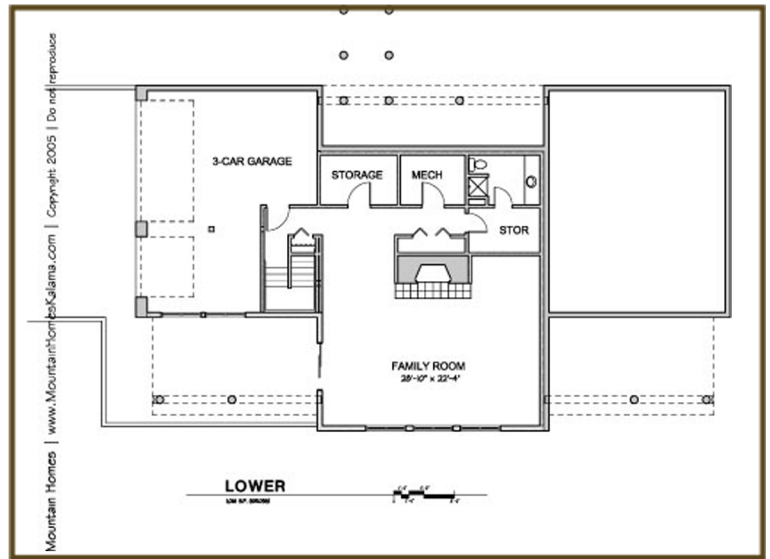

Mountain Homes | www.MountainHomesKalama.com | Copyright 2005 | Do not reproduce

THELOGDEPOT.COM
540 Hendrickson Dr
Kalama, WA 98625
Phone: 360-798-7080
Fax: 360-673-6611

Pine Creek
3062 sqft